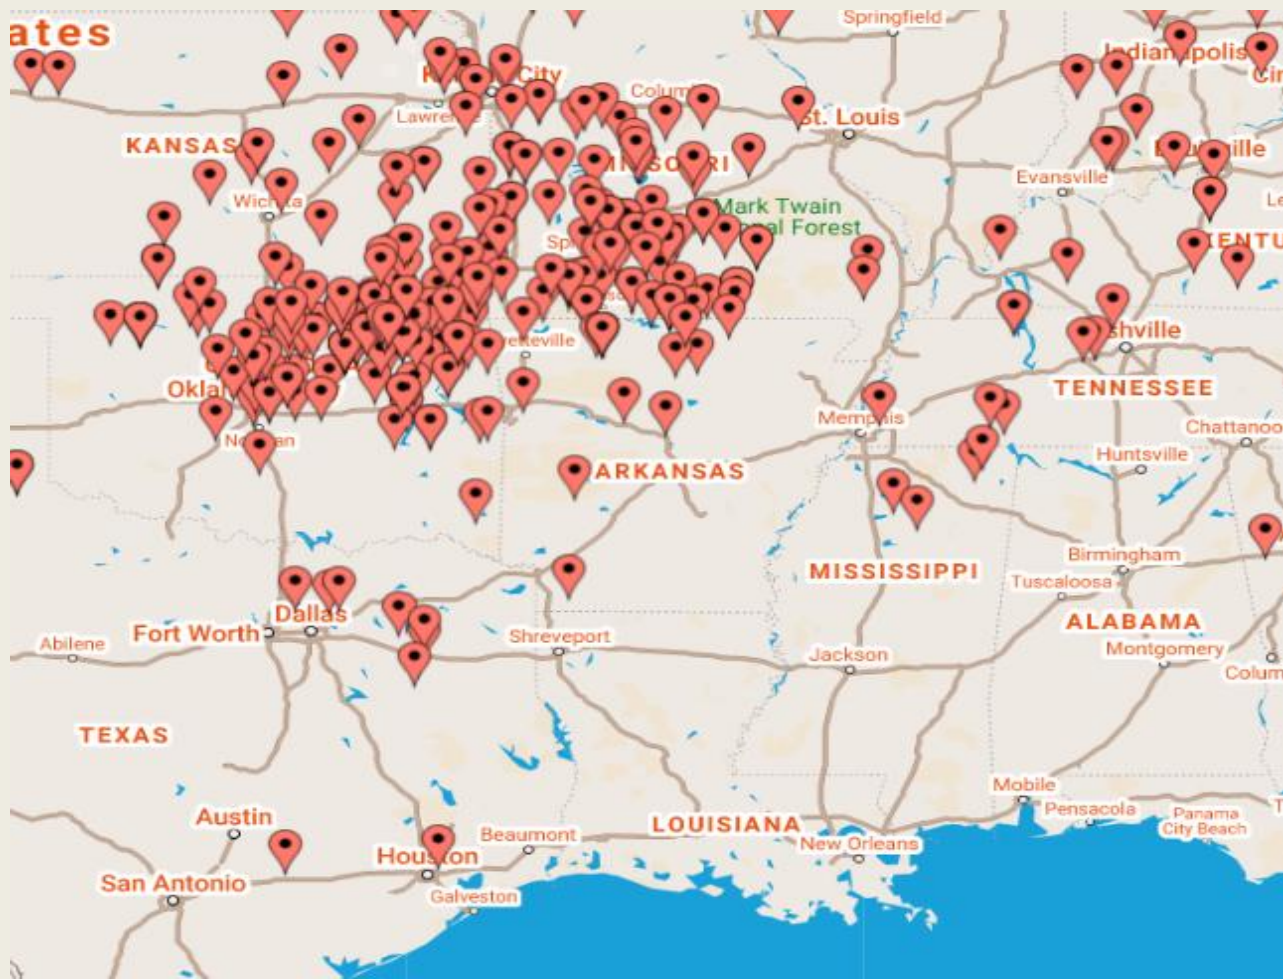

www.ClearCreekSiding.com

Project Map

ClearCreek Siding

4436 W. Manufacturers Street
Springfield, MO 65803
(417) 862-9511 - Office

www.ClearCreekSiding.com

Project Map

ClearCreek Siding

4436 W. Manufacturers Street
Springfield, MO 65803
(417) 862-9511 - Office

www.ClearCreekSiding.com

Project Map

ClearCreek Siding

4436 W. Manufacturers Street
Springfield, MO 65803
(417) 862-9511 - Office

www.ClearCreekSiding.com

Project Map